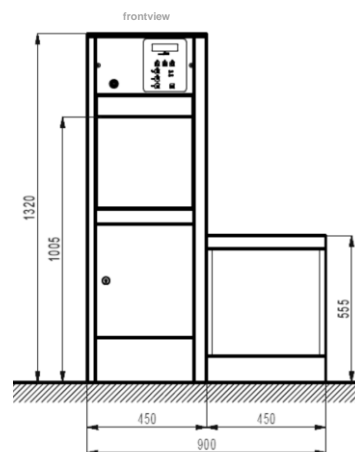

## BP100HER – Manual Door Function

The Genius BP 100 HER bedpan washer was designed and optimized for the smallest possible installation dimensions.

With a width of 450 mm, the HER is also ideal for replacements in confined spaces.

### Technical specifications

Width	450 mm
Depth	500 mm
Height	1320 mm
Capacity	1 bedpan and 1 urine bottle / 3 urine bottles
Door	operation manual
Power supply	230 V - 3 kW or 400 V - 5 kW
Mounting	vertical or wall hung
Drain DN100	vertical or horizontal, wall, floor or lateral